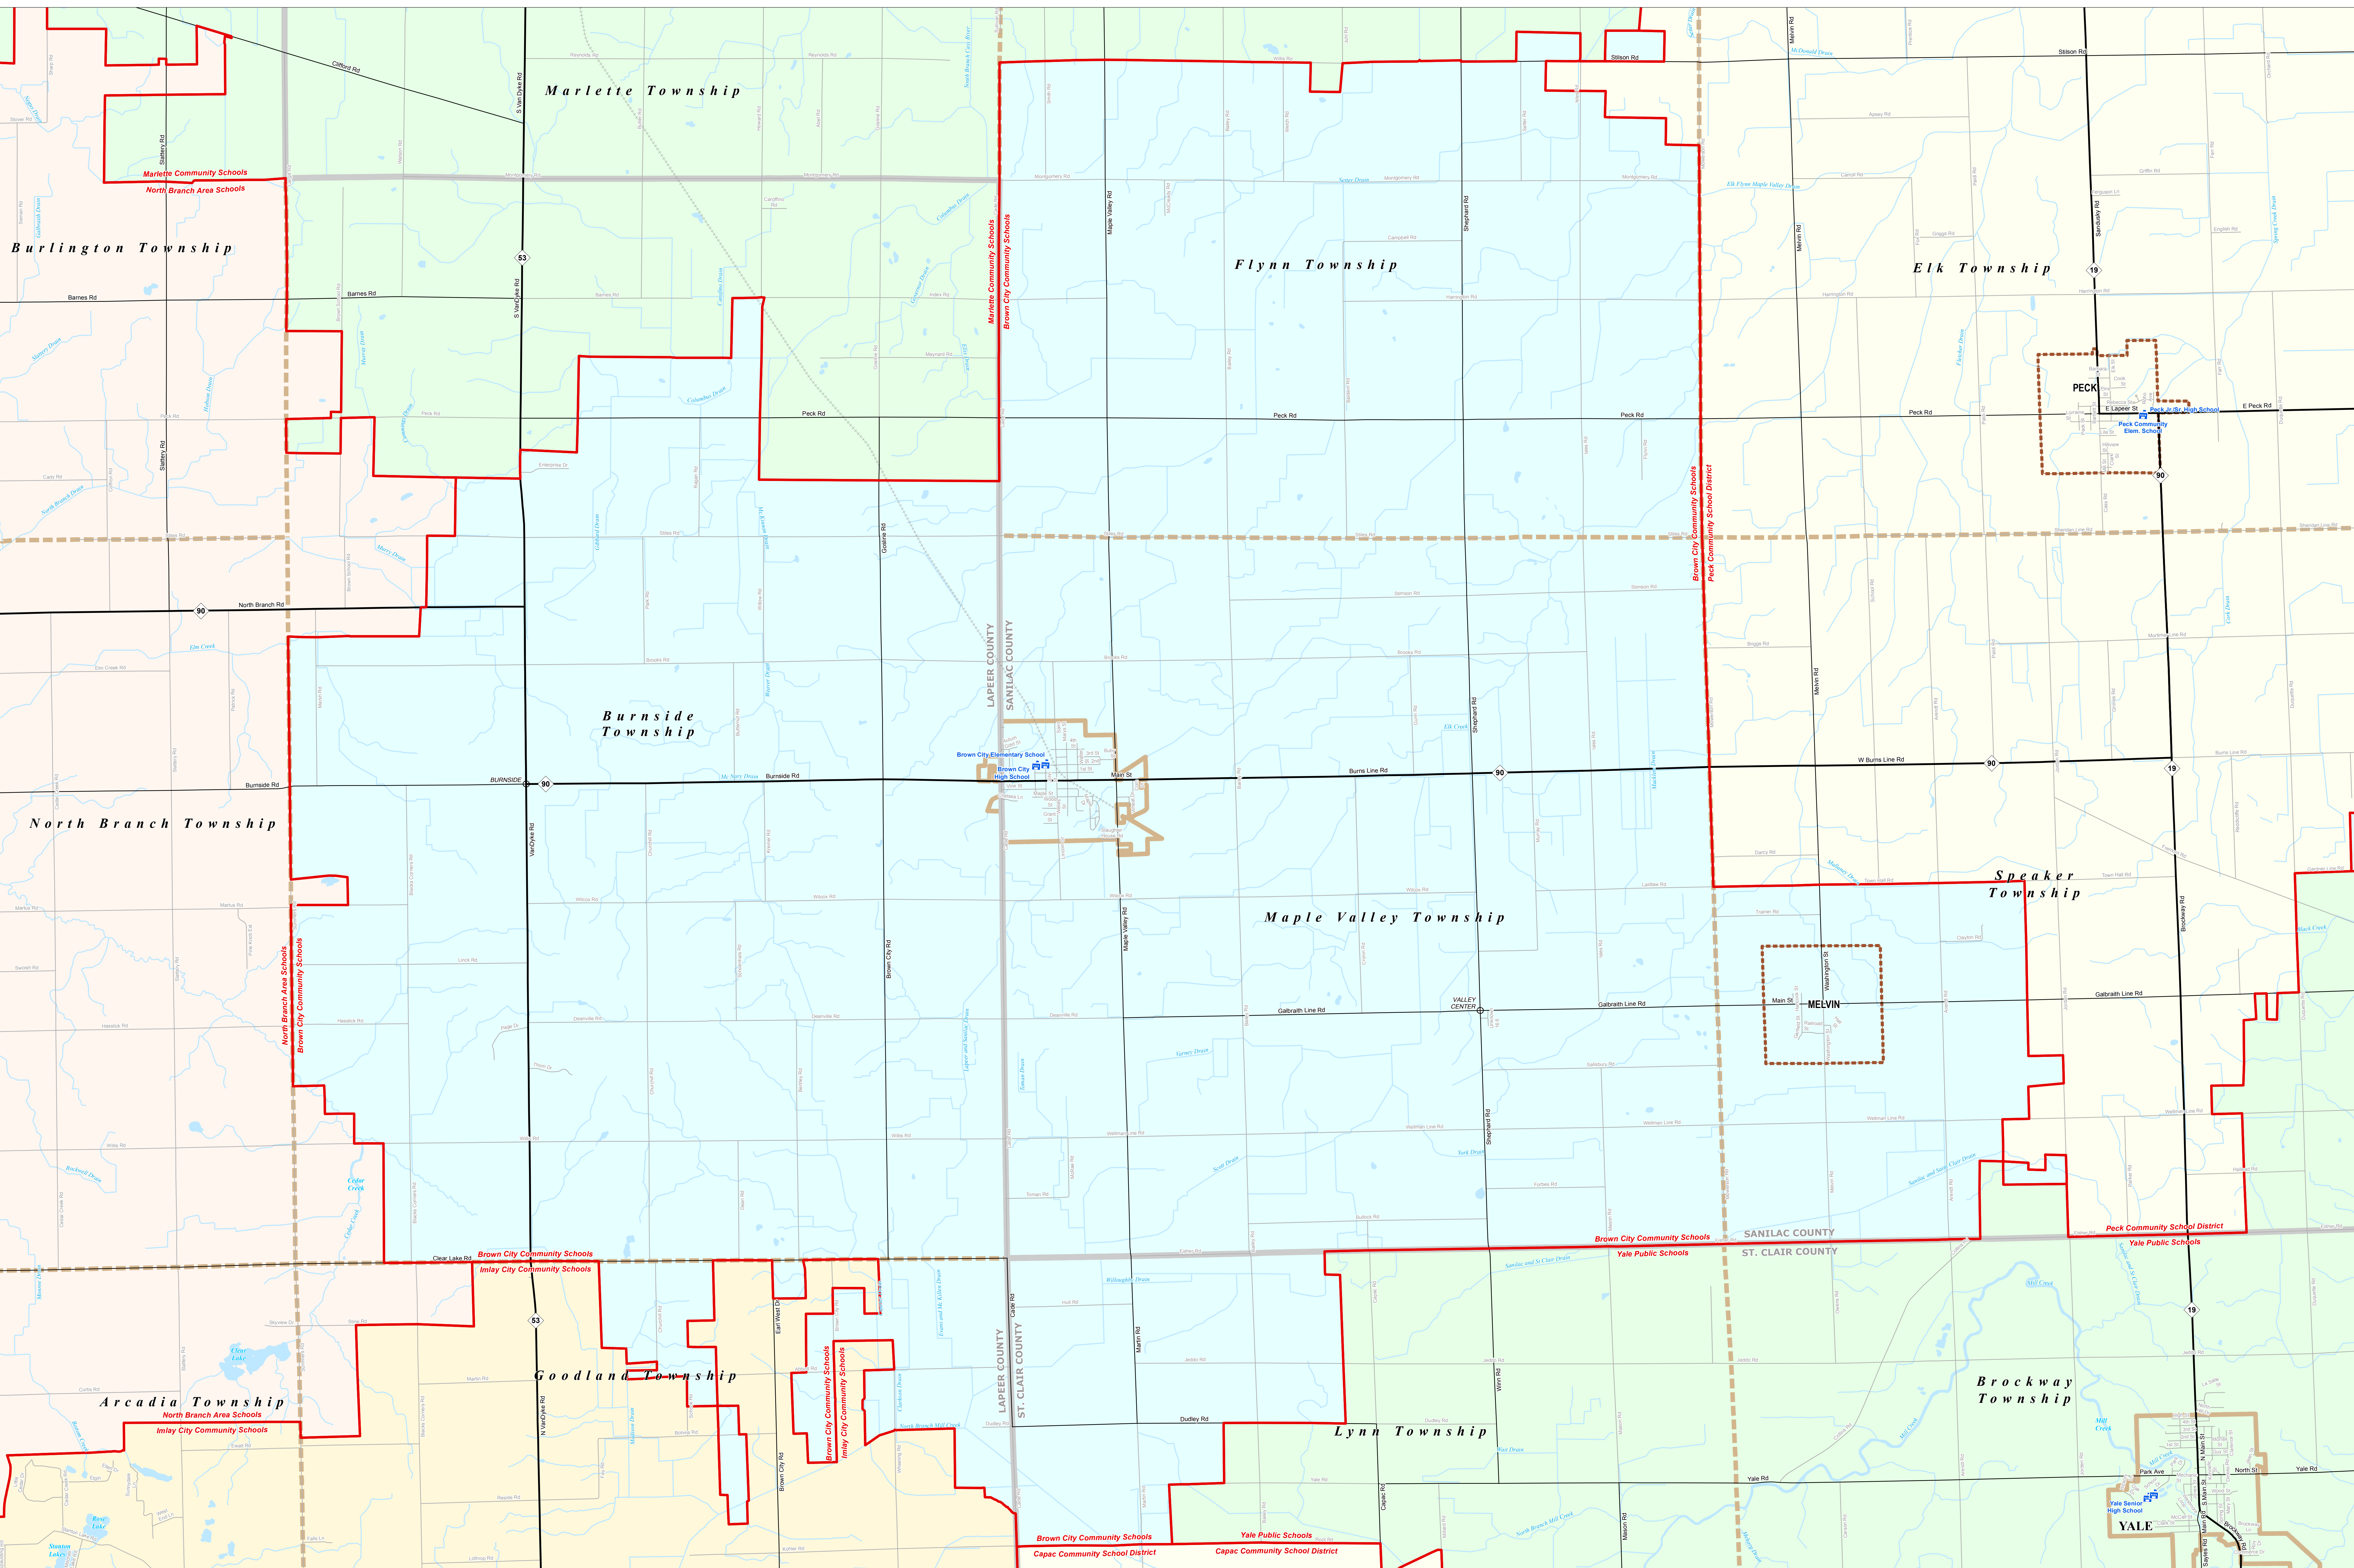

BROWN CITY COMMUNITY SCHOOLS

Sanilac ISD

0 0.25 0.5 1 Miles

Legend	
School District	School
County	Water Feature
City	River, Stream, or Drain
Township	Freeway
Village	Highway
Census Designated Place	Primary Road
	Local Road
	Railroad